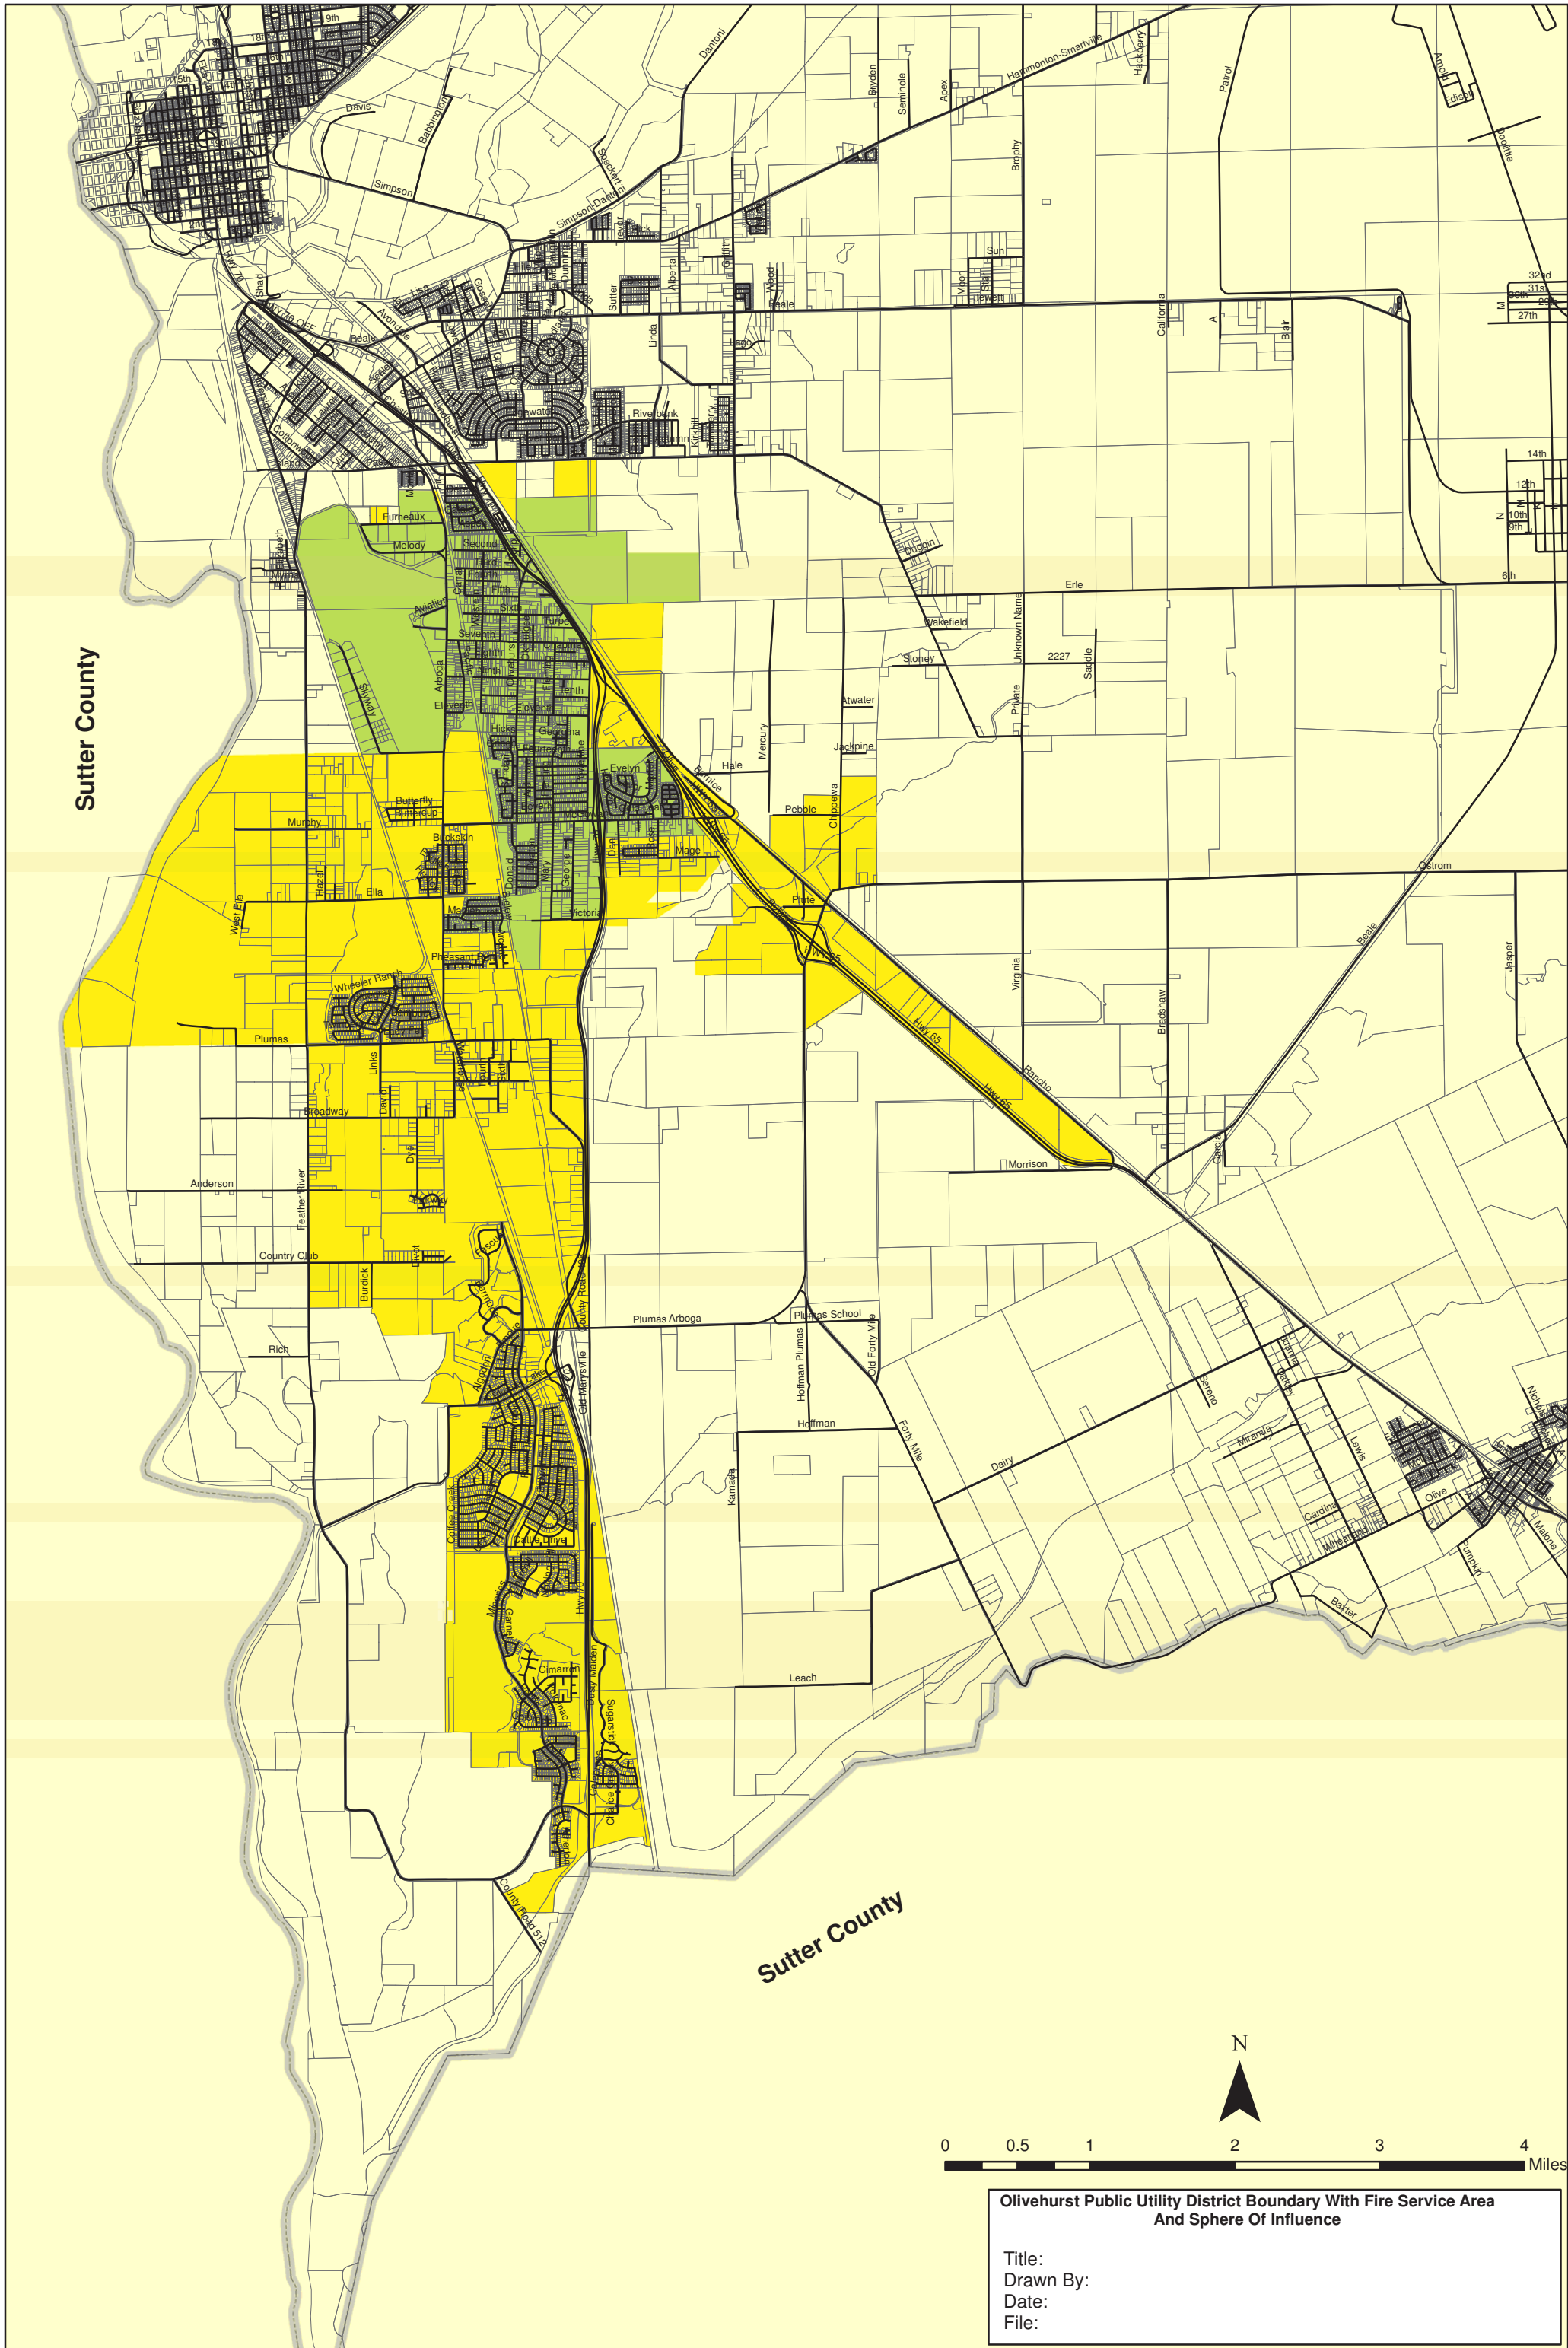

Olivehurst Public Utility District - Boundary With Fire Service Area And Sphere Of Influence

**Olivehurst Public Utility District Boundary With Fire Service Area
And Sphere Of Influence**

Title:
Drawn By:
Date:
File: